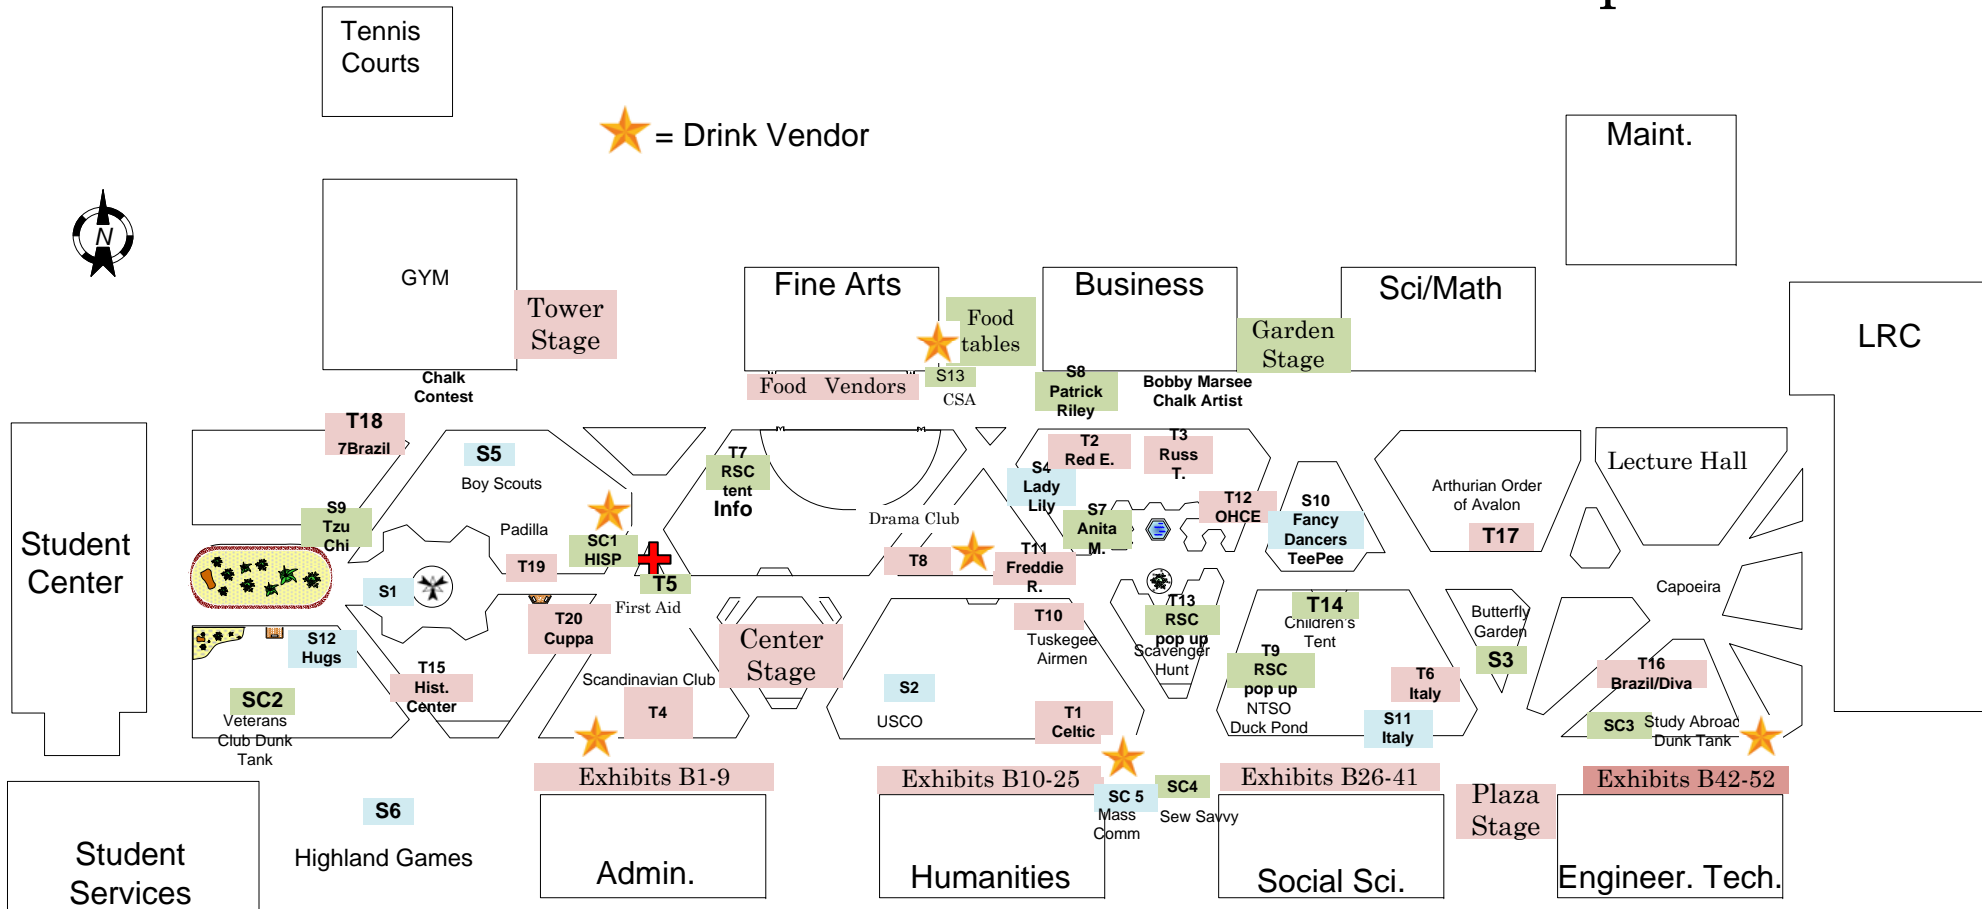

Global OK 2011 Festival Map

www.rose.edu/globaloklahoma
 Like us on Facebook at facebook.com/globalok